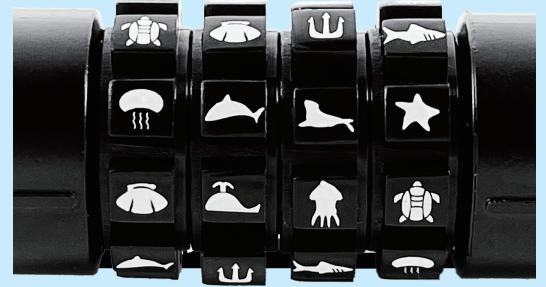

CHL-881 Series

Ocean

- Resettable combination
- CHL-881S symbol code
- CHL-881N number code
- PP sleeve with adorable silicone printing
- Chain size: 4mm x 4mm x 60cm

CHL-881S

CHL-881N

Calico cat

CHL-881S

CHL-881N