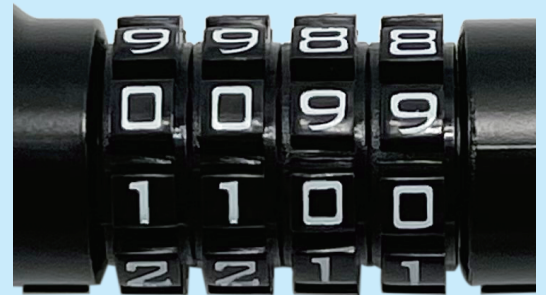

CHL-881 Series

Ocean

- Resettable combination
- CHL-881S symbol code
- CHL-881N number code
- PP sleeve with adorable silicone printing
- Chain size: 4mm x 4mm x 60cm

CHL-881S

CHL-881N

Calico cat

CHL-881S

CHL-881N