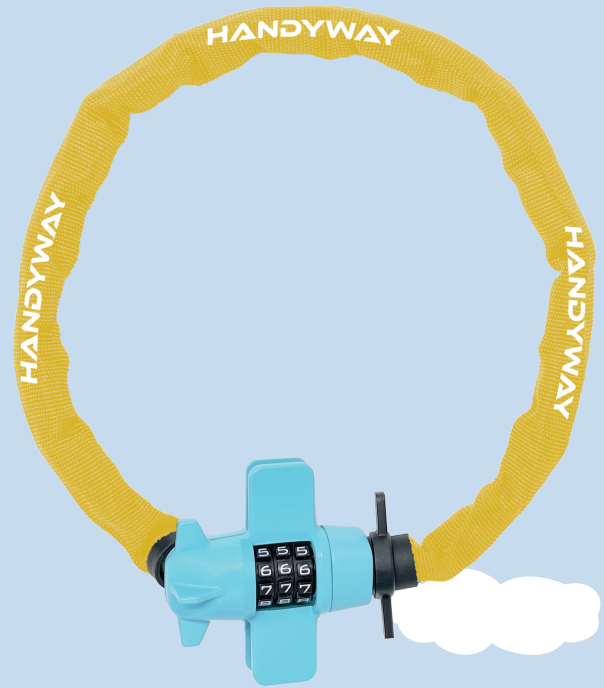

874 Series

- Resettable combination lock
- Airplane shape with different colors available
- CL-874 cable lock
- CHL-874 chain lock with PP sleeve

CL-874

cable diameter: 12mm
length: 60cm

CHL-874

chain diameter: 4mm x 4mm
length: 60cm

CHL-460

chain diameter:
4mm x 4mm / 3mm x 3mm
length: 60cm

CL-460

cable diameter: 12mm
length: 60cm

460 Series

- Whale shape with different colors available
- CL-460 cable lock
- CHL-460 chain lock with PP sleeve